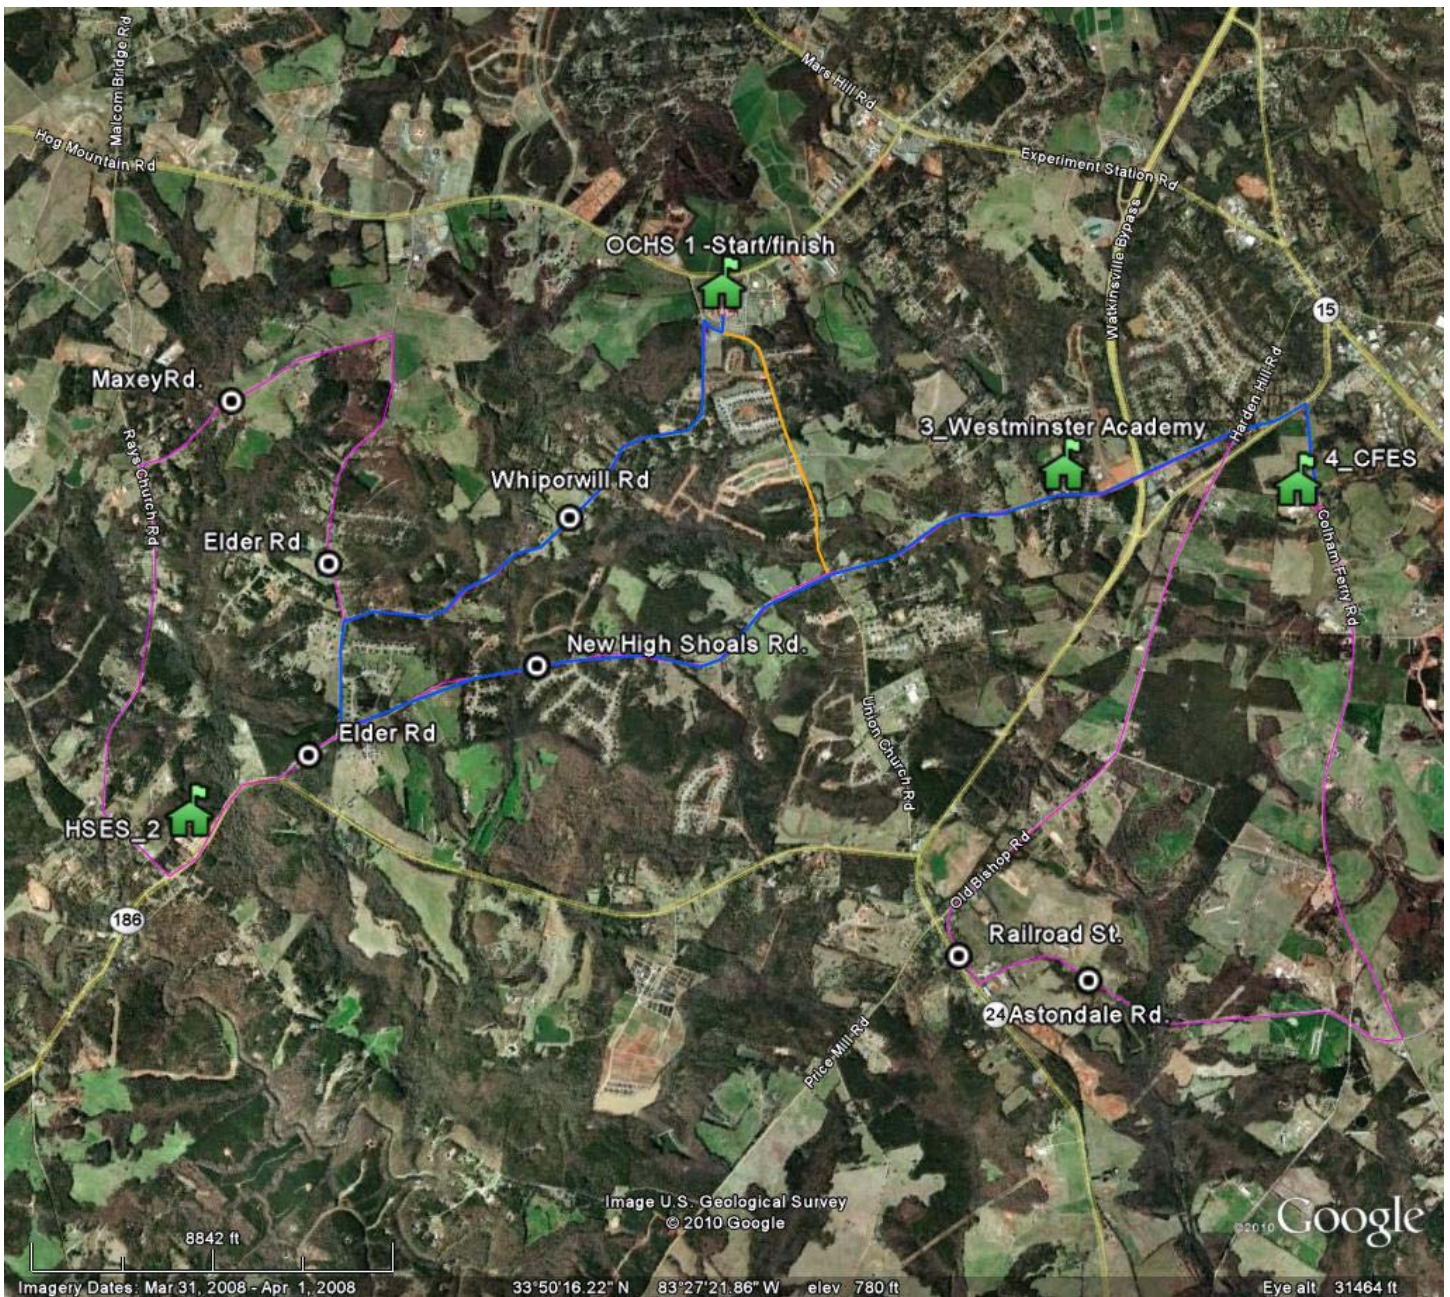

OCONEE 4 SCHOOLS RIDE

Purple = outgoing route; Blue = return route 30 mile; Orange = return 26 mile

Start out at **Oconee High School #1** (in the parking lot on Union Church Rd.). Head southwest on Whiporwill Rd., turn right to head north on Elder Rd. Take a left turn on Maxey Rd. (just before you reach Herman C. Michael Park). Turn right and head south on Rays Church Rd. through North High Shoals. Turn left on 186/High Shoals Rd. pass **HSES #2** and take a left on Elder Rd. From Elder, veer right onto New High Shoals Rd. pass **Westminster Academy #3**. Cross 441 at the traffic light and take a hard right onto Old Bishop Rd. Travel south to Bishop and turn left on Railroad St. When Railroad St. ends, turn right onto Astondale. At the intersection with Colham Ferry Rd. turn left and travel Past **CFES #4**. On the outskirts of Watkinsville turn left onto SR15 (Macon Hwy) and then quickly veer right onto New High Shoals Rd. Take New High Shoals Rd. all the way back to (Union Church Rd. 26 mile Orange), or continue on to Elder Rd. (30 mile Blue). Turn Right on Elder, then turn right on Whiporwill back to the OCHS parking lot.